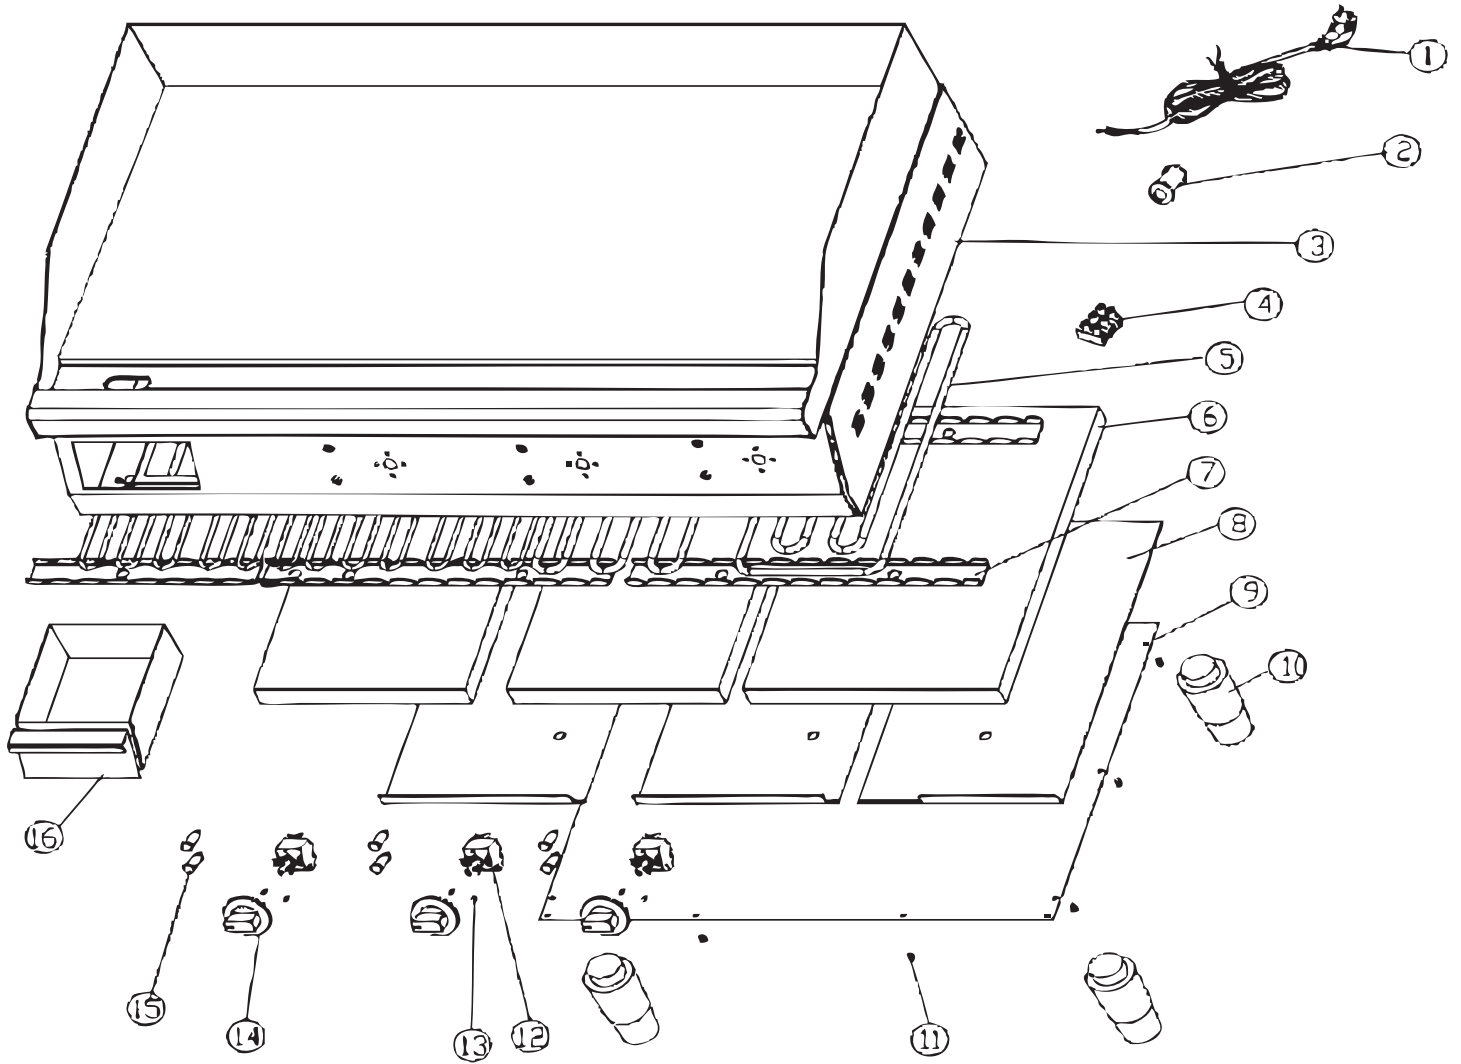

Parts Breakdown

Model CE-CN-0766 43214

Parts Breakdown

Model CE-CN-0766 43214

Item No.	Description	Position	Item No.	Description	Position	Item No.	Description	Position
63905	Power Cord for 43214	1	65496	Heating Element Holder for 43214	7	65500	Thermostat Screws for 43214	13
65468	Power Cord Clip for 43214	2	65497	Insulation Board for 43214	8	65480	Thermostat Knob for 43214	14
65493	Body for 43214	3	65498	Bottom Plate for 43214	9	65502	Working/Power Light for 43214	15
65470	Terminal for 43214	4	65476	Foot for 43214	10	65482	Grease Tray for 43214	16
65494	Heating Element for 43214	5	65477	Bottom Plate Screws for 43214	11			
65495	Insulation for 43214	6	65499	Thermostat for 43214	12			